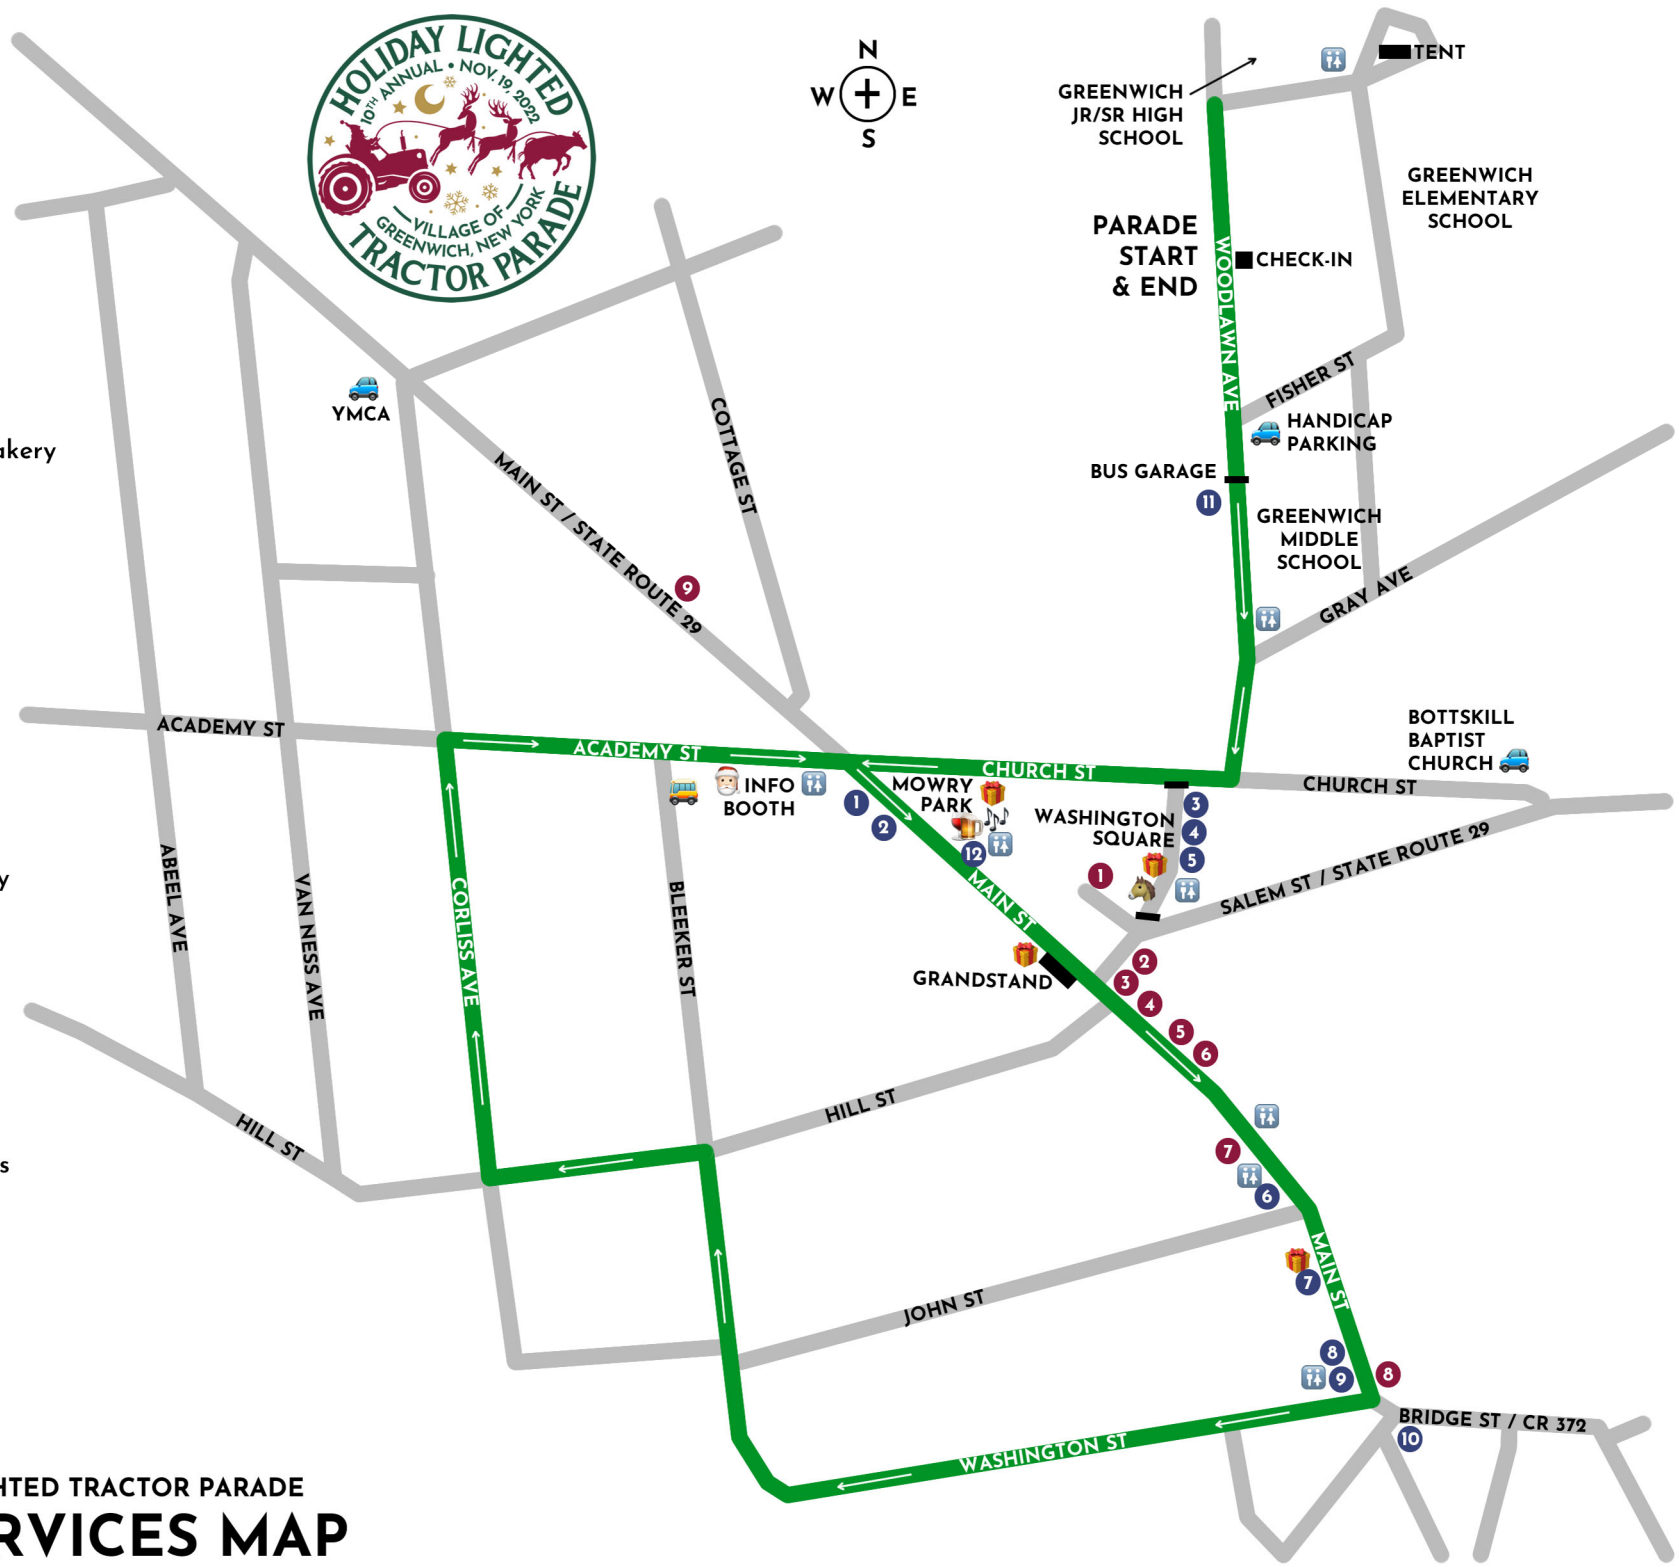

MAP KEY

-  Parade Route
-  Souvenir Tents
-  Parking
-  Bus Drop-Off/Pick-Up
-  Music at Gazebo
-  Beer & Wine Tent
-  Selfies with Santa
-  Horse Drawn Wagon Rides
-  Restrooms

LOCAL FOOD & DRINK

-  1 Greenwich Village Cafe & Bakery
-  2 Just Meats
-  3 Elsasser's Beim 111
-  4 Gather 103
-  5 Coffee And
-  6 Melo Moon Cider
-  7 Wallie's of Greenwich
-  8 Argyle Brewing Company
-  9 Adk Appetizer Co.

BEER & WINE VENDORS

-  Argyle Brewing Company
-  Scotlander Brewing Company
-  South Dominion Vineyard

FOOD VENDORS

-  1 Creative Caterers
-  2 MacMurray & Sons
-  3 Tony's Concessions
-  4 The Clever Cleaver
-  5 Screaming Eagle Concessions
-  6 Cut the Pie Pizza Co.
-  7 The Farmer's Feed Bunk
-  8 Ashlar Charities
-  9 Moby Dick's Fish Fry
-  10 Reggie's Veggies
-  11 Jay's Pizza
-  12 Honesta Coffee

**10TH ANNUAL HOLIDAY LIGHTED TRACTOR PARADE
ROUTE & SERVICES MAP**